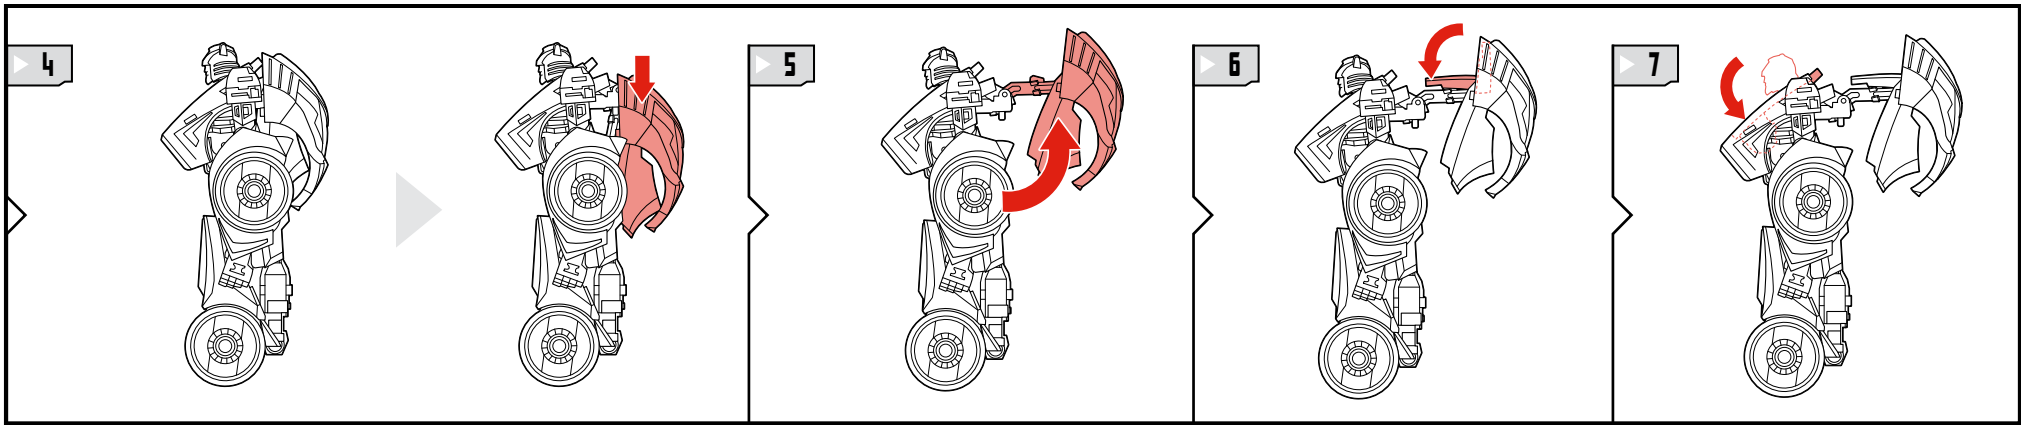

TRANSFORMERS

CYBERTRONIAN BUMBLEBEE™

LEVEL: 0 1 2 3 4 5

ADVANCED

AUTOBOT

NOTE: Some parts are made to detach if excessive force is applied and are designed to be reattached if separation occurs. Adult supervision may be necessary for younger children.

WARNING:

CHOKING HAZARD—Small parts.
Not for children under 3 years.

AGES 5+

98453/98452 Asst.

TRANSFORMERS.COM

CHANGING TO VEHICLE

**WEAPON STORAGE
(ROBOT MODE)**

**REVERSE ORDER OF INSTRUCTIONS
TO CONVERT BACK INTO ROBOT.**