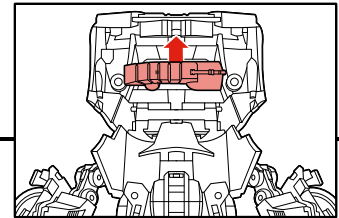

TRANSFORMERS

CYBERTRONIAN BUMBLEBEE™

LEVEL: 0 1 2 3 4 5

ADVANCED

AUTOBOT

NOTE: Some parts are made to detach if excessive force is applied and are designed to be reattached if separation occurs. Adult supervision may be necessary for younger children.

WARNING:

CHOKING HAZARD—Small parts.
Not for children under 3 years.

AGES 5+

98453/98452 Asst.

TRANSFORMERS.COM

CHANGING TO VEHICLE

**WEAPON STORAGE
(ROBOT MODE)**

**REVERSE ORDER OF INSTRUCTIONS
TO CONVERT BACK INTO ROBOT.**