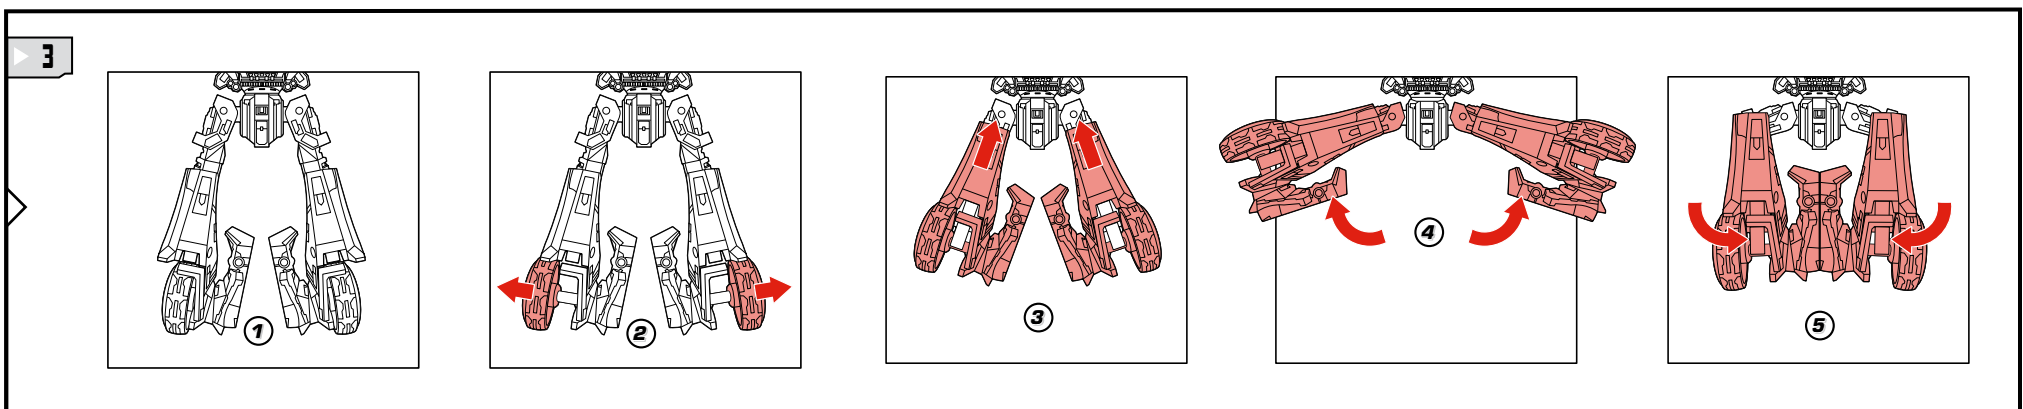

TRANSFORMERS

CYBERTRONIAN BUMBLEBEE™

LEVEL: 0 1 2 3 4 5

ADVANCED

AUTOBOT

NOTE: Some parts are made to detach if excessive force is applied and are designed to be reattached if separation occurs. Adult supervision may be necessary for younger children.

WARNING:

CHOKING HAZARD—Small parts.
Not for children under 3 years.

AGES 5+

98453/98452 Asst.

TRANSFORMERS.COM

CHANGING TO VEHICLE

**WEAPON STORAGE
(ROBOT MODE)**

**REVERSE ORDER OF INSTRUCTIONS
TO CONVERT BACK INTO ROBOT.**