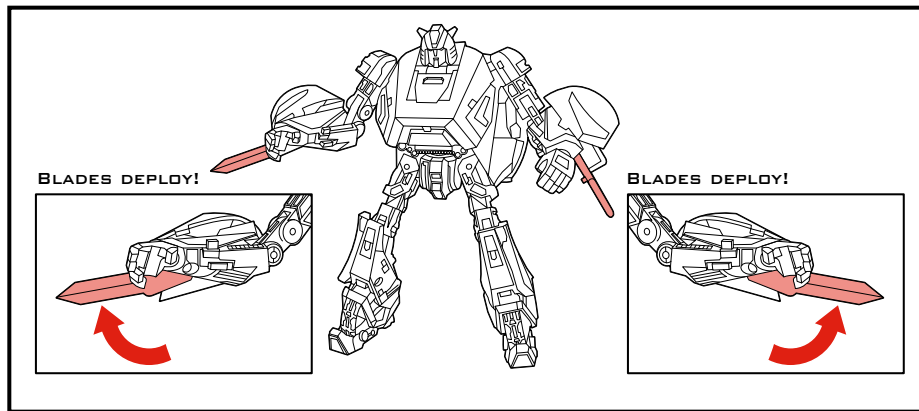

TRANSFORMERS

CYBERTRONIAN BUMBLEBEE™

LEVEL: 0 1 2 3 4 5

ADVANCED

AUTOBOT

NOTE: Some parts are made to detach if excessive force is applied and are designed to be reattached if separation occurs. Adult supervision may be necessary for younger children.

WARNING:

CHOKING HAZARD—Small parts.
Not for children under 3 years.

AGES 5+

98453/98452 Asst.

TRANSFORMERS.COM

CHANGING TO VEHICLE

**WEAPON STORAGE
(ROBOT MODE)**

**REVERSE ORDER OF INSTRUCTIONS
TO CONVERT BACK INTO ROBOT.**