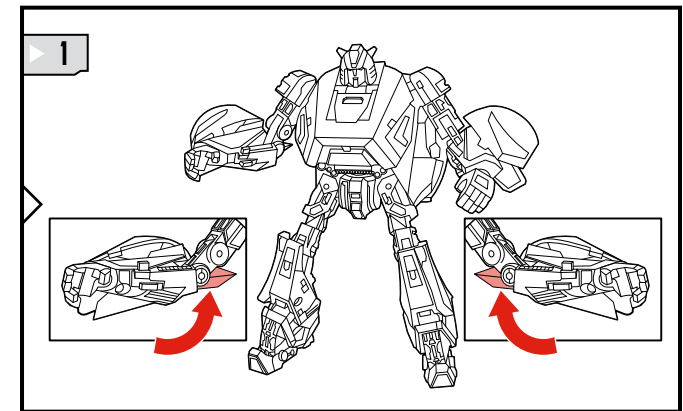

TRANSFORMERS

CYBERTRONIAN BUMBLEBEE™

LEVEL: 0 1 2 3 4 5

ADVANCED

AUTOBOT

NOTE: Some parts are made to detach if excessive force is applied and are designed to be reattached if separation occurs. Adult supervision may be necessary for younger children.

WARNING:

CHOKING HAZARD—Small parts.
Not for children under 3 years.

AGES 5+

98453/98452 Asst.

TRANSFORMERS.COM

CHANGING TO VEHICLE

**WEAPON STORAGE
(ROBOT MODE)**

**REVERSE ORDER OF INSTRUCTIONS
TO CONVERT BACK INTO ROBOT.**